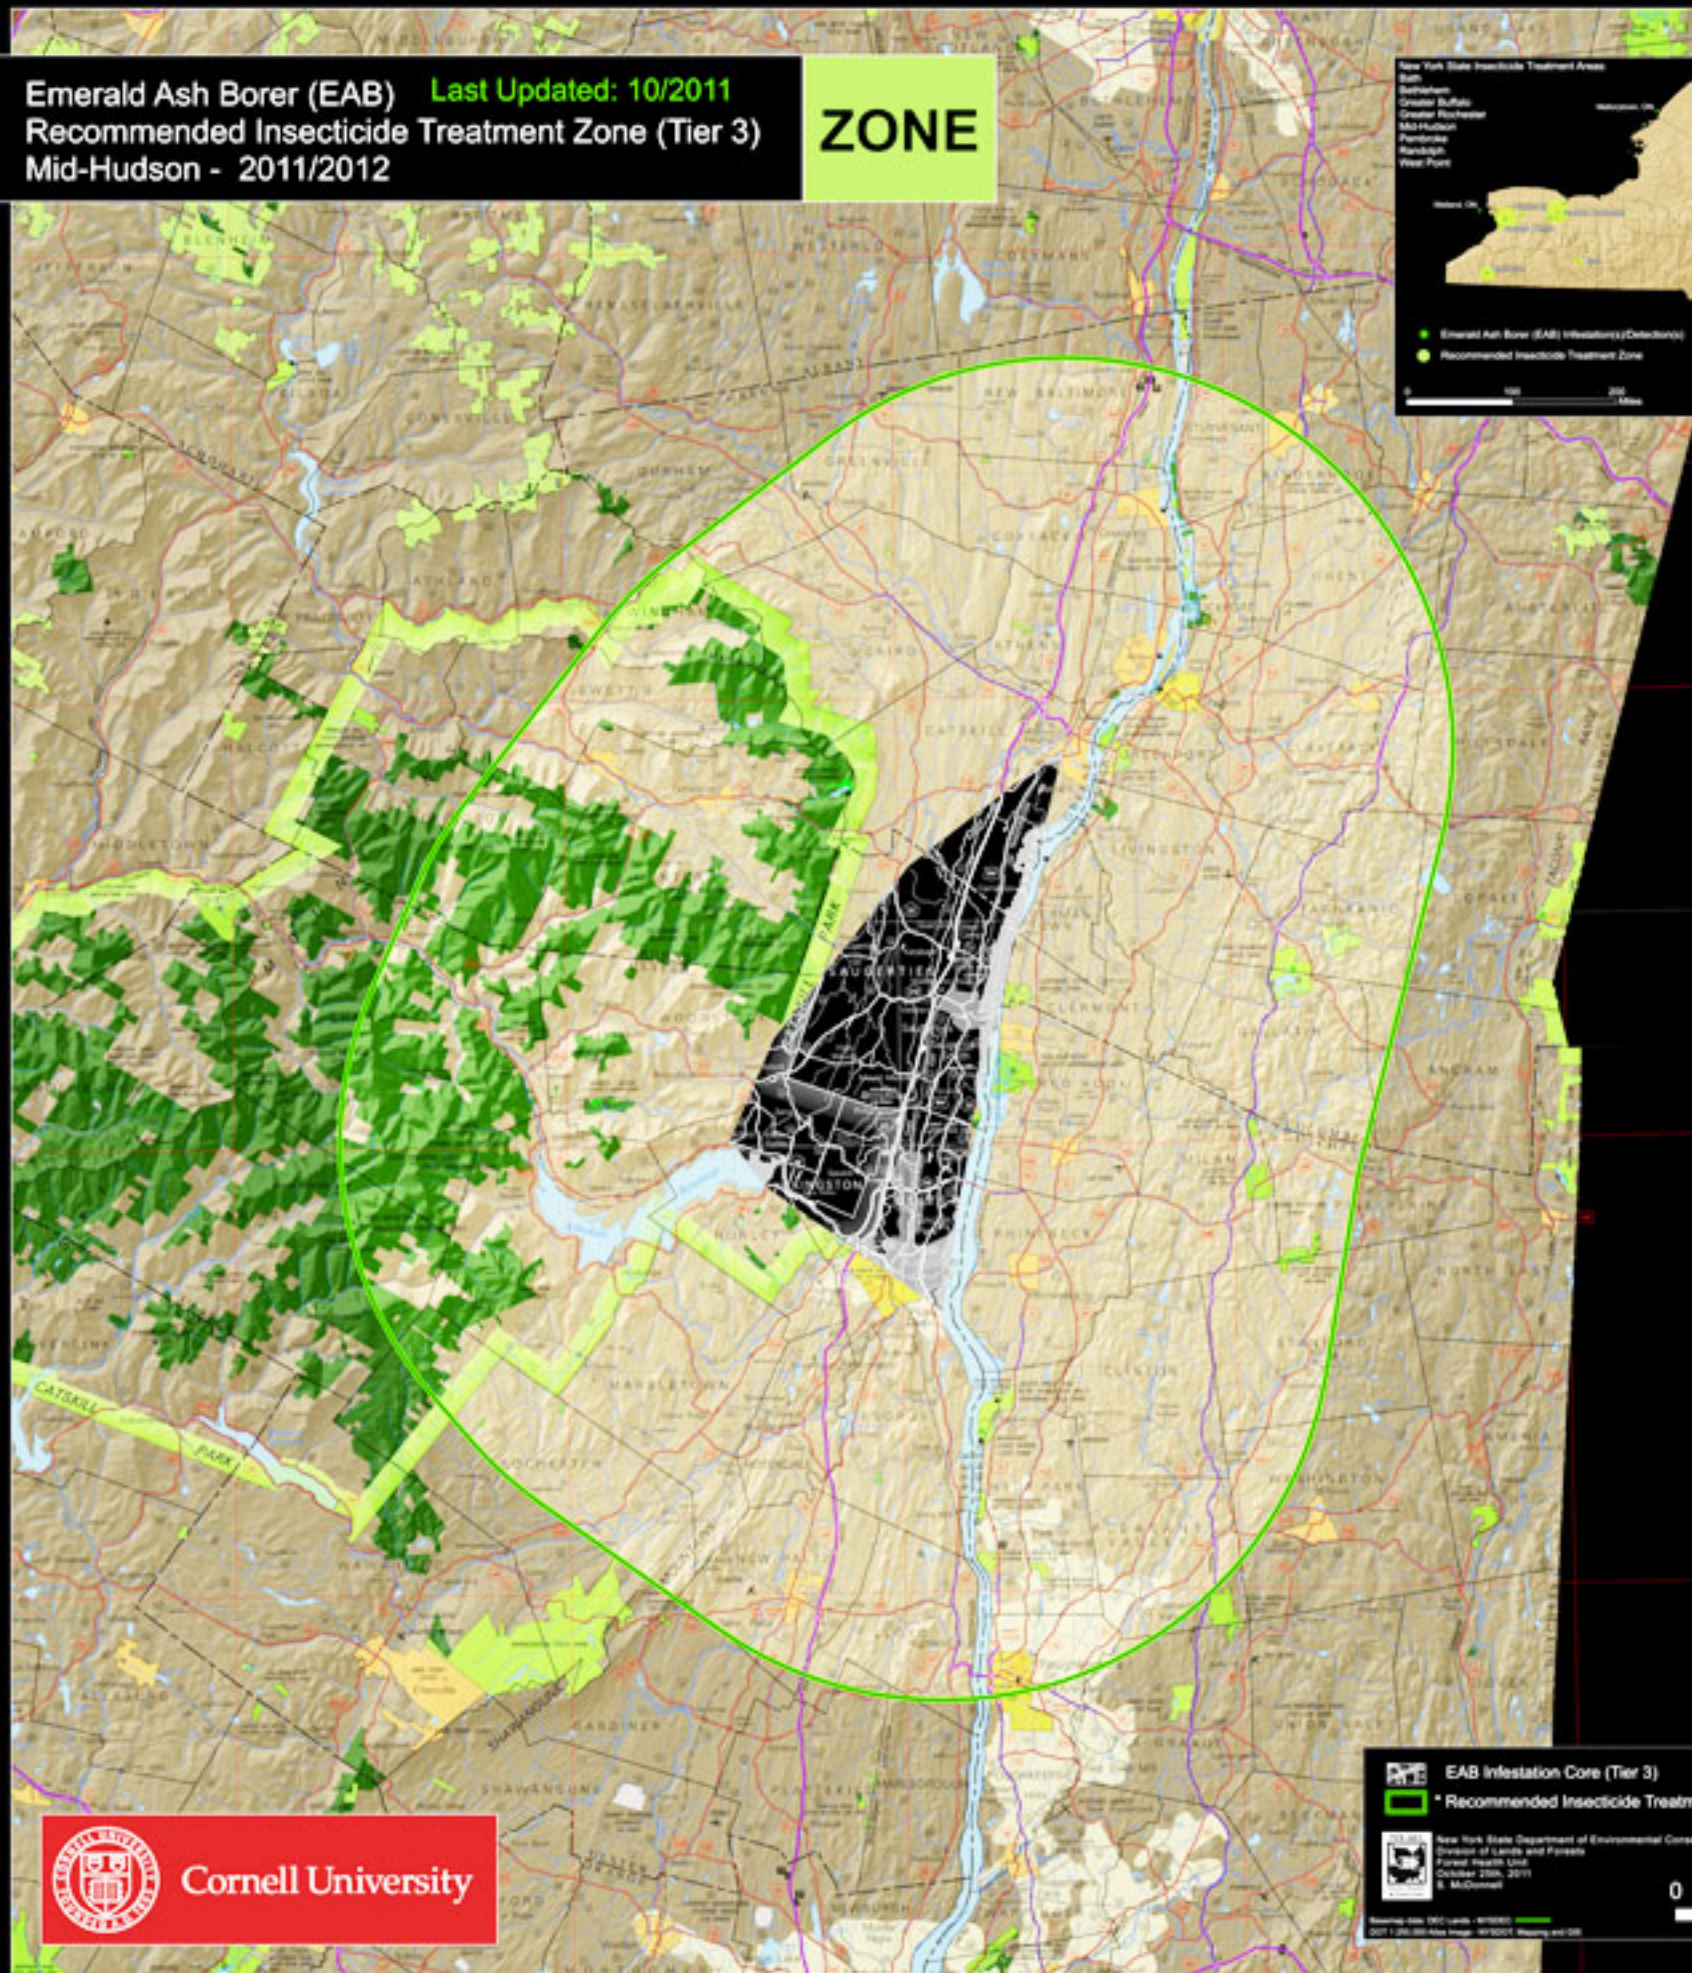

Emerald Ash Borer (EAB) Last Updated: 10/2011
Recommended Insecticide Treatment Zone (Tier 3)
Mid-Hudson - 2011/2012

ZONE

T R E A T M E N T

E m e r a l d A s h B o r e r

Cornell University